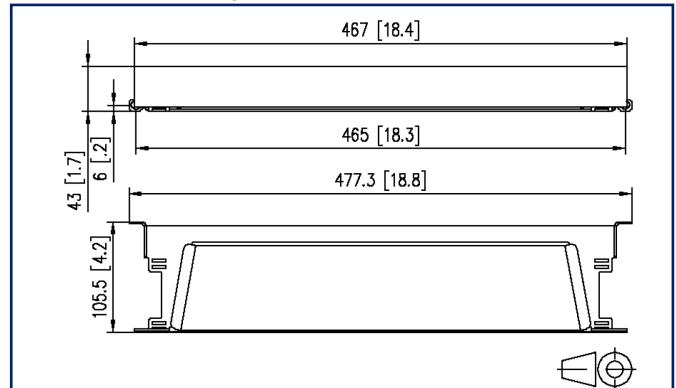

Data sheet

OpDAT PF/fix patch cord tray, gray

Illustrations

Dimensional drawing

See enlarged drawings at the end of document

Product specification

- OpDAT patch cord tray for an organized routing and storing of fiber optic patch cords
- suitable for all fixed OpDAT patch panels with 1RU
- powder-coated steel sheet
- easily accessible patch area even with dense cabling
- easy mounting and dismounting
- front panel suitable for individual marking
- rapid and easy fixing of the patch cord bundles by 2 Velcro fasteners
- mounting dimension 465 mm
- variants: black or gray

Version: C

Technical Data

General Data

Fields of application	data center
Mechanical measurement according to MICE	M1
Ingress measurement according to MICE	I1
Climatic measurement according to MICE	C1
Electromagnetic measurement according to MICE	E3
Design	cord tray
Mounting style	Accessories
Color	gray
Dimensions	
Dimension (L x W x H)	105.5 mm x 467 mm x 43 mm
Dimension (L x W x H)	4.154 in. x 18.386 in. x 1.693 in.
Labeling option	yes